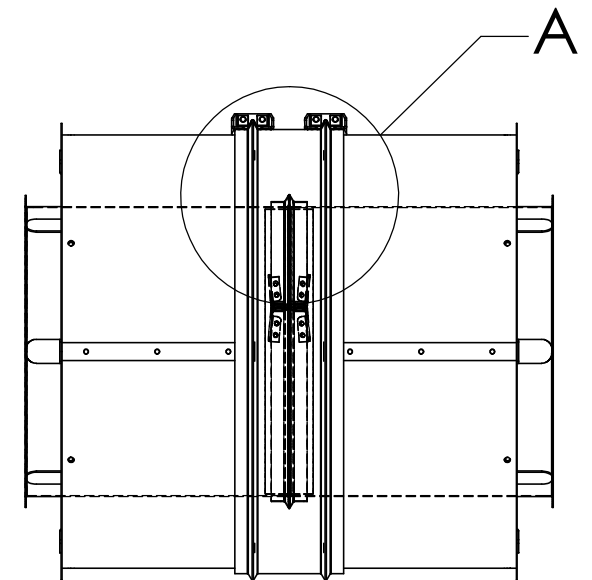

# UL 103 - Positive Pressure Exploded View

Part Number & Details		
Duct Diameter	Part Number	Part Number Assembly
8"	10308PPRING	10308DWCLASY-2R
10"	10310PPRING	10310DWCLASY-2R
12"	10312PPRING	10312DWCLASY-2R
14"	10314PPRING	10314DWCLASY-2R
16"	10316PPRING	10316DWCLASY-2R

NOTE: ASSEMBLY INCLUDES SINGLE V-BAND, DOUBLE V-BAND, POSITIVE PRESSURE RING, AND JOINT INSULATION.