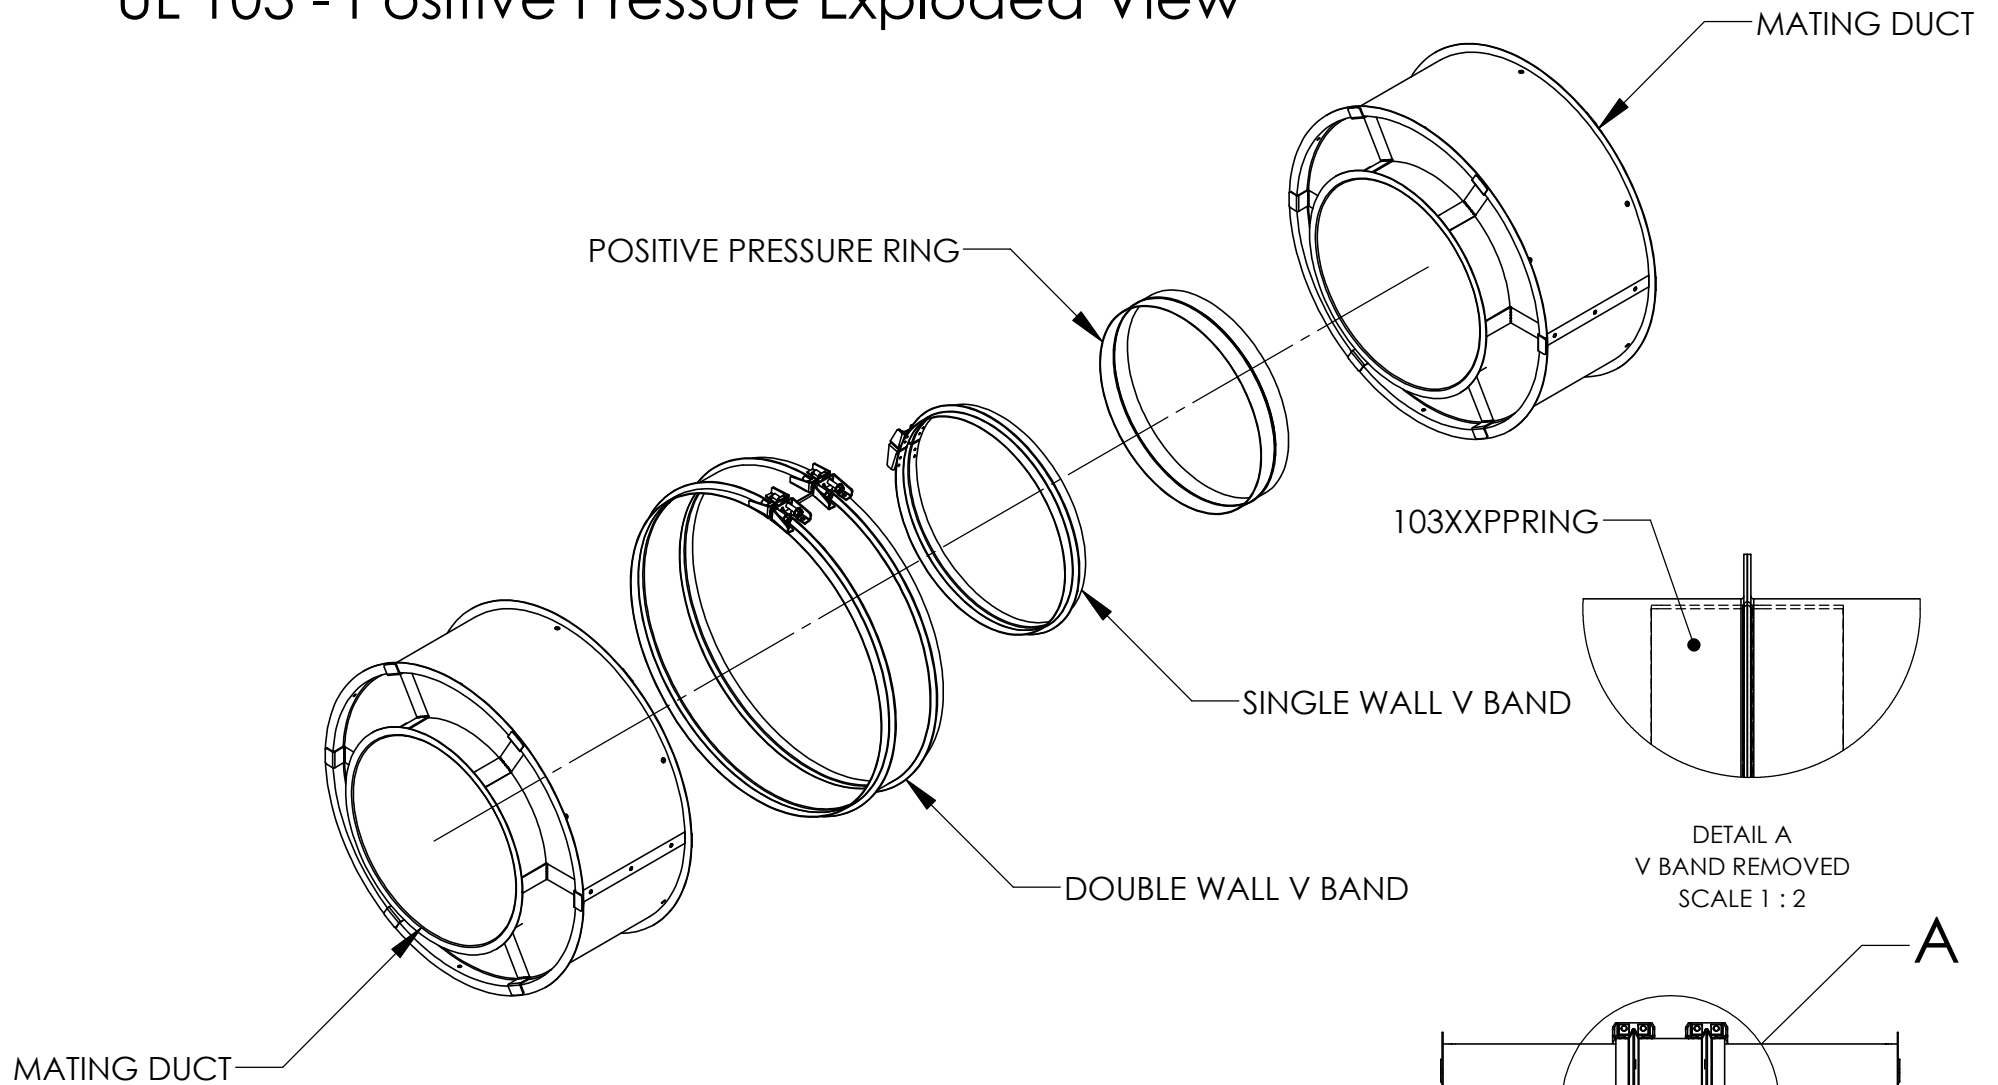

# UL 103 - Positive Pressure Exploded View

Part Number & Details		
Duct Diameter	Part Number	Part Number Assembly
8"	10308PPRING	10308DWCLASY-2R
10"	10310PPRING	10310DWCLASY-2R
12"	10312PPRING	10312DWCLASY-2R
14"	10314PPRING	10314DWCLASY-2R
16"	10316PPRING	10316DWCLASY-2R

NOTE: ASSEMBLY INCLUDES SINGLE V-BAND, DOUBLE V-BAND, POSITIVE PRESSURE RING, AND JOINT INSULATION.